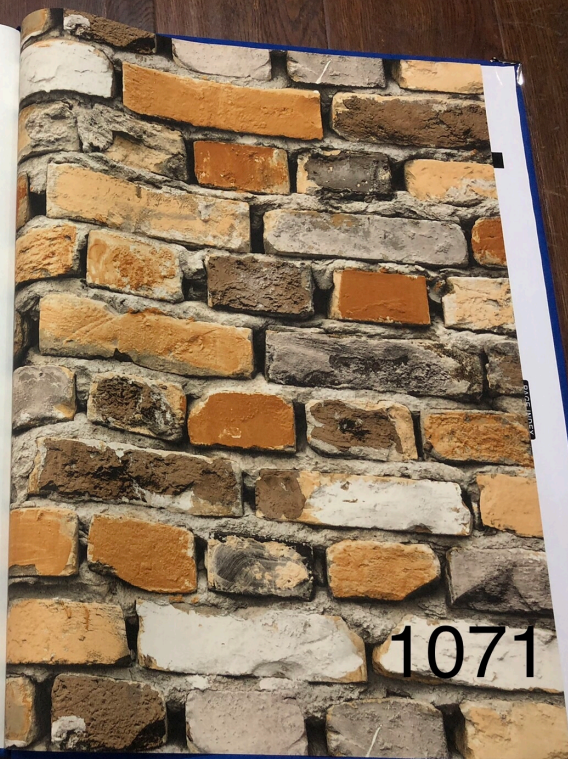

Modern Wall

ERICA WALLPAPER

Pattern No. 1070

Repeat: 53cm

Dimensions: 0.53x1.0m (±3%)

Page No. 60

1071