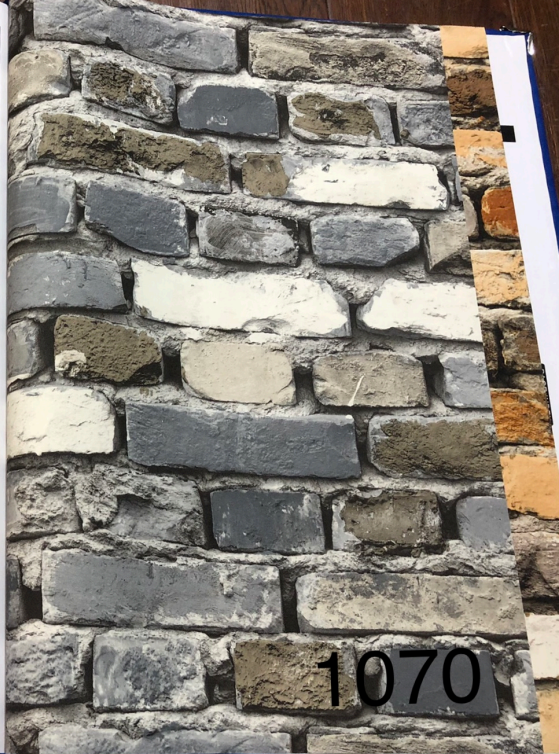

Pattern No. 1068

Repeat: 32cm

Dimension: 0.53x10m ( ± 3% )

Page No. 58

1069

Modern Wall  
ERIKA WALLPAPER

1070

Modern Wall